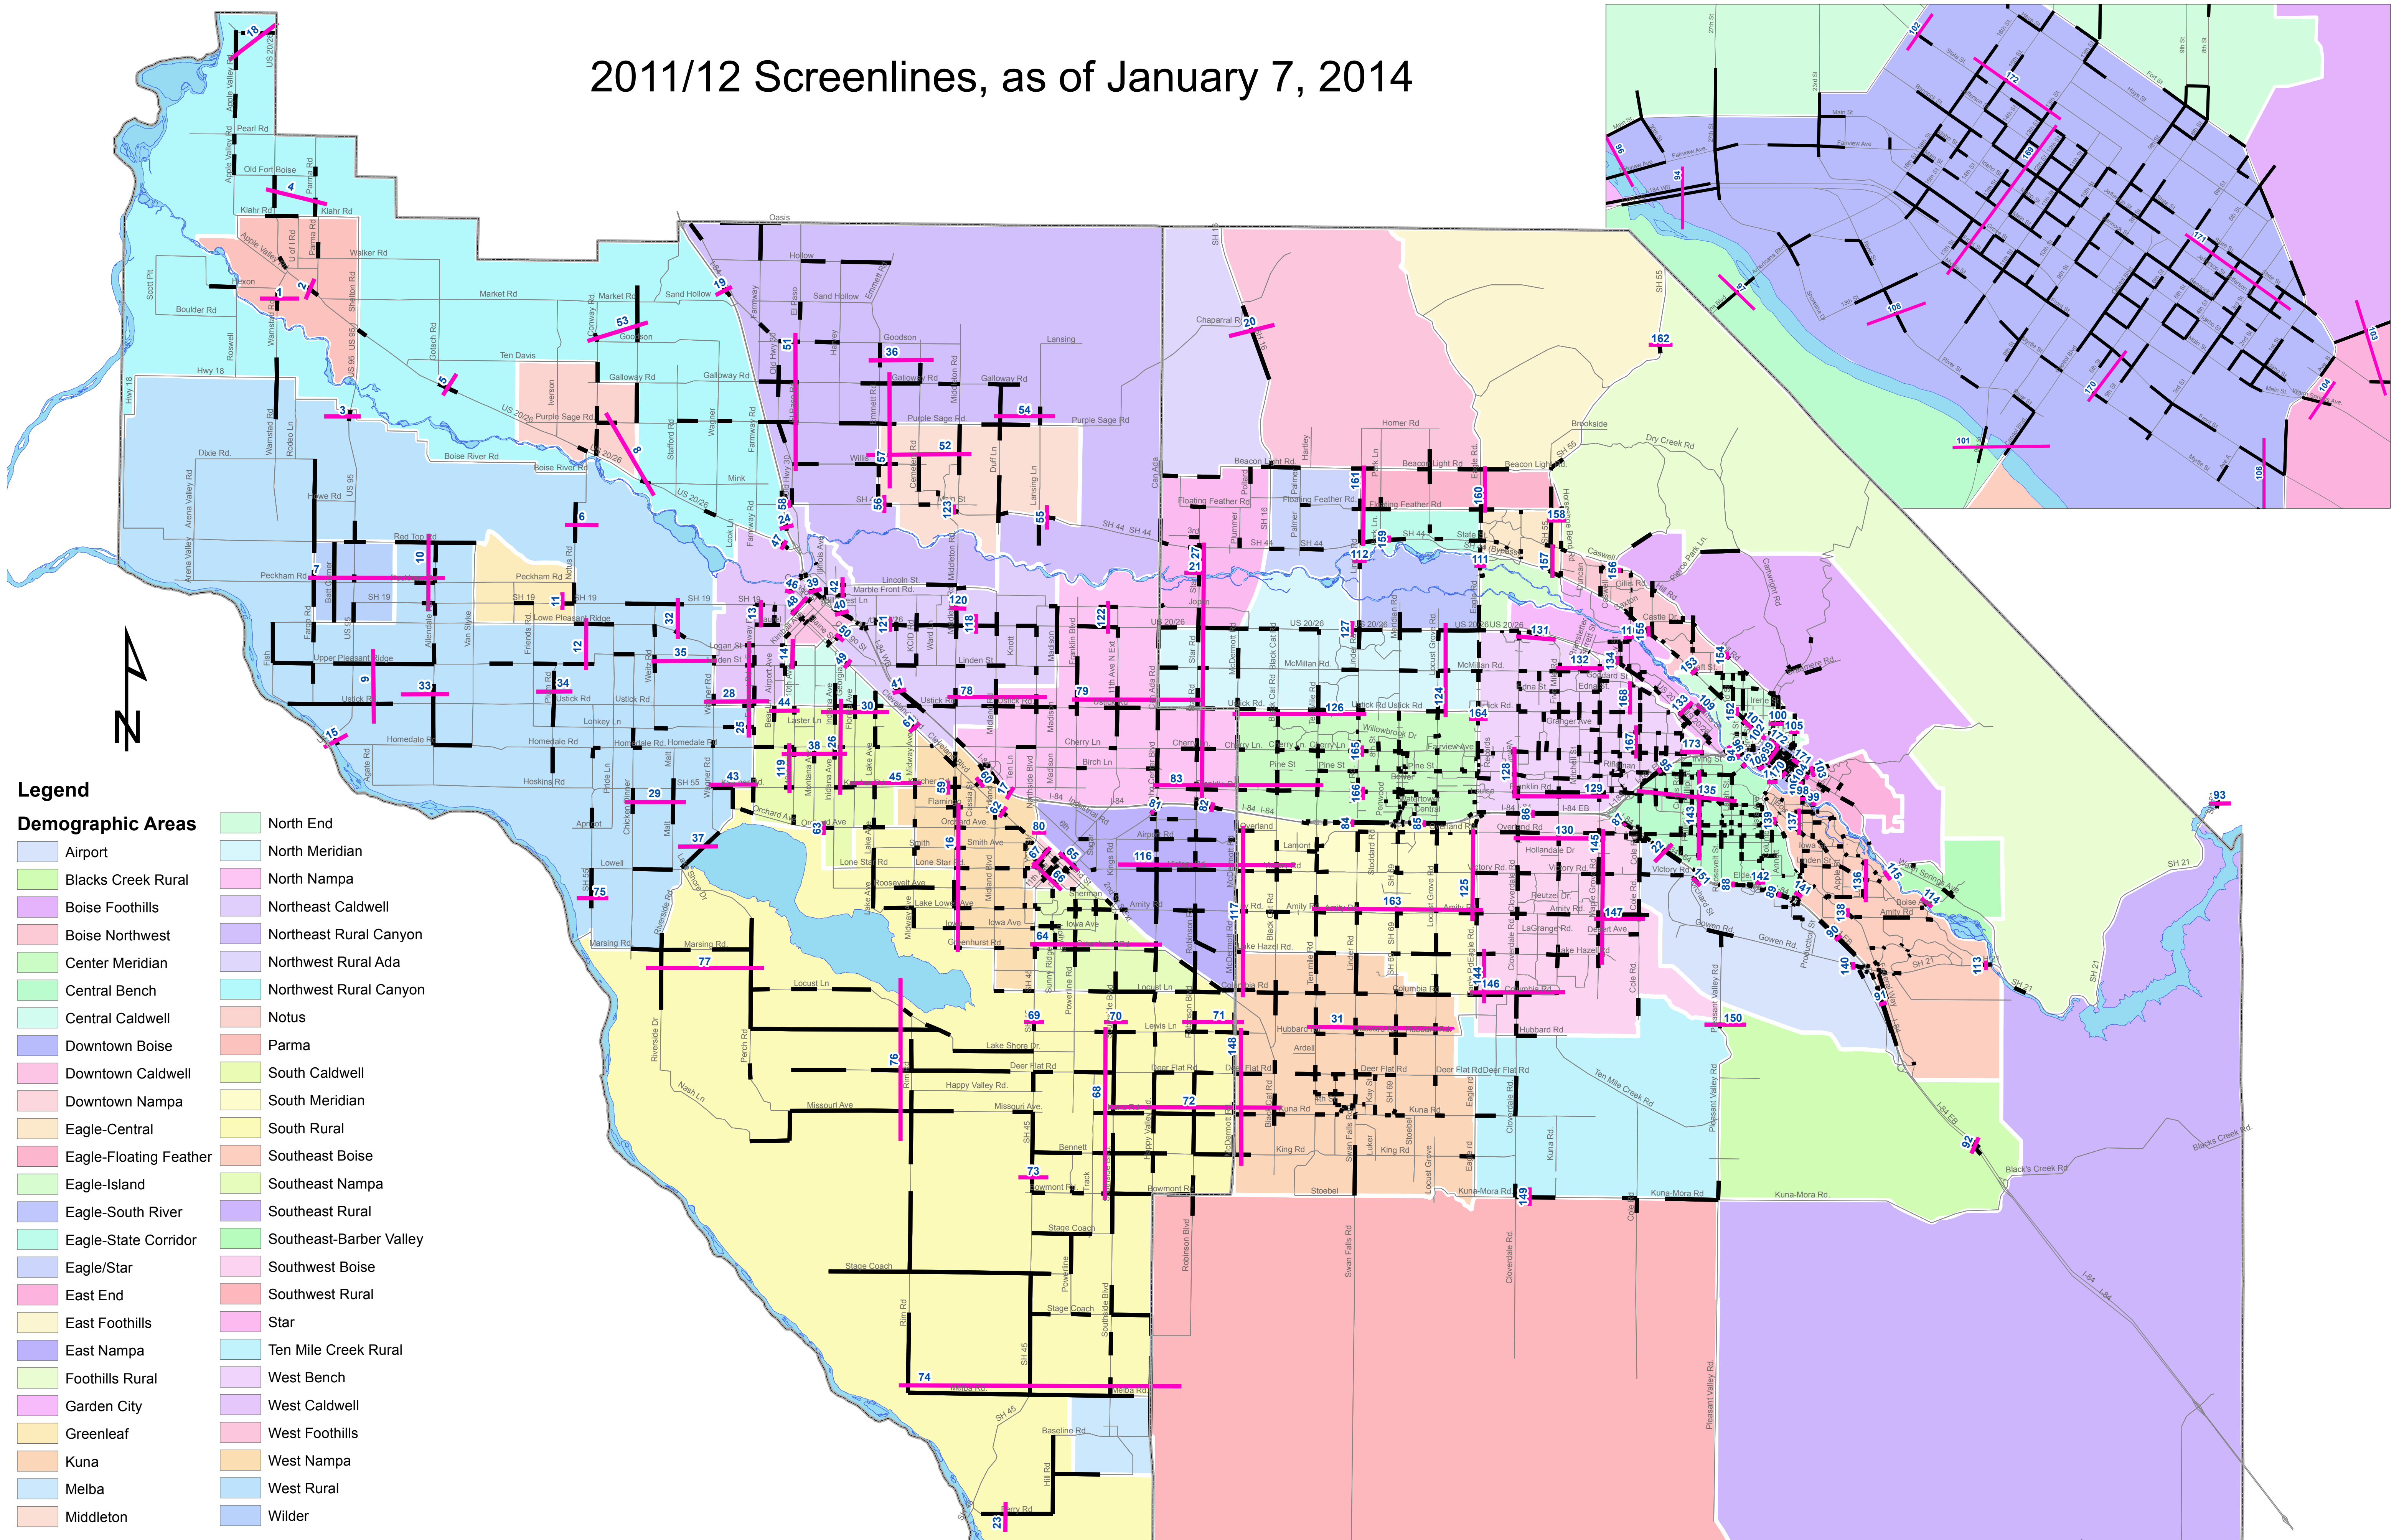

# 2011/12 Screenlines, as of January 7, 2014

## Legend

- Demographic Areas**
- North End
  - Airport
  - North Meridian
  - Blacks Creek Rural
  - North Nampa
  - Boise Foothills
  - Northeast Caldwell
  - Boise Northwest
  - Northeast Rural Canyon
  - Center Meridian
  - Northwest Rural Ada
  - Central Bench
  - Northwest Rural Canyon
  - Central Caldwell
  - Notus
  - Downtown Boise
  - Parma
  - Downtown Caldwell
  - South Caldwell
  - Downtown Nampa
  - South Meridian
  - Eagle-Central
  - South Rural
  - Eagle-Floating Feather
  - Southeast Boise
  - Eagle-Island
  - Southeast Nampa
  - Eagle-South River
  - Southeast Rural
  - Eagle-State Corridor
  - Southeast-Barber Valley
  - Eagle-Star
  - Southwest Boise
  - East End
  - Southwest Rural
  - East Foothills
  - Star
  - East Nampa
  - Ten Mile Creek Rural
  - Foothills Rural
  - West Bench
  - Garden City
  - West Caldwell
  - Greenleaf
  - West Foothills
  - Kuna
  - West Nampa
  - Melba
  - West Rural
  - Middleton
  - Wilder